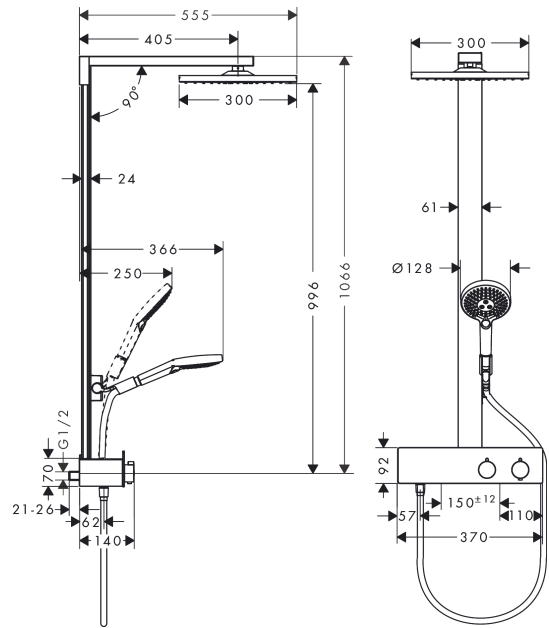

Scale drawing