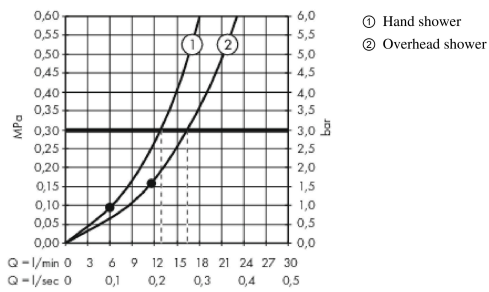

Raindance E
Showerpipe 300 1jet with ShowerTablet 350
 Finish: **Chrome** Article Number: **27361000**

Description

product features

- consists of: overhead shower, hand shower, shower thermostat, shower hose, slider, shower bar
- overhead shower Raindance E 300 Air 1jet
- shower head size overhead shower: 300 x 300 mm
- spray type overhead shower: RainAir
- surface shelf: aluminium anodized
- spray type hand shower: RainAir, Rain, Whirl
- maximum flow rate for Showerpipe at 3 bar: 16 l/min
- minimum flow pressure: 1,5 bar
- max. operating pressure: 10 bar
- ball-joint: overhead shower angle adjustable
- 90° position adjustable hand shower holder, pivots left and right, up and down
- bar width: 61 mm
- shower arm length overhead shower: 405 mm
- CoolContact thermostat: Prevents the housing from heating up, making showering even safer
- thermostat ShowerTablet 350
- safety stop at 40°C
- adjustable hot water limitation
- outlets controlled via turning handle
- will not run two functions at same time
- suitable for continuous flow water heaters
- mounting type: exposed installation
- connection dimension DN15
- connection thread G ½
- centre distance 150 ± 12 mm
- intrinsically safe against backflow
- pipe length: 1000 mm
- 2 functions

Technology

Certificates / Sustainability

Raindance E
Showerpipe 300 1jet with ShowerTablet 350
 Finish: **Chrome** Article Number: **27361000**

Product image

Scale drawing

Flowchart

Raindance E
Showerpipe 300 1jet with ShowerTablet 350
 Finish: **Chrome** Article Number: **27361000**