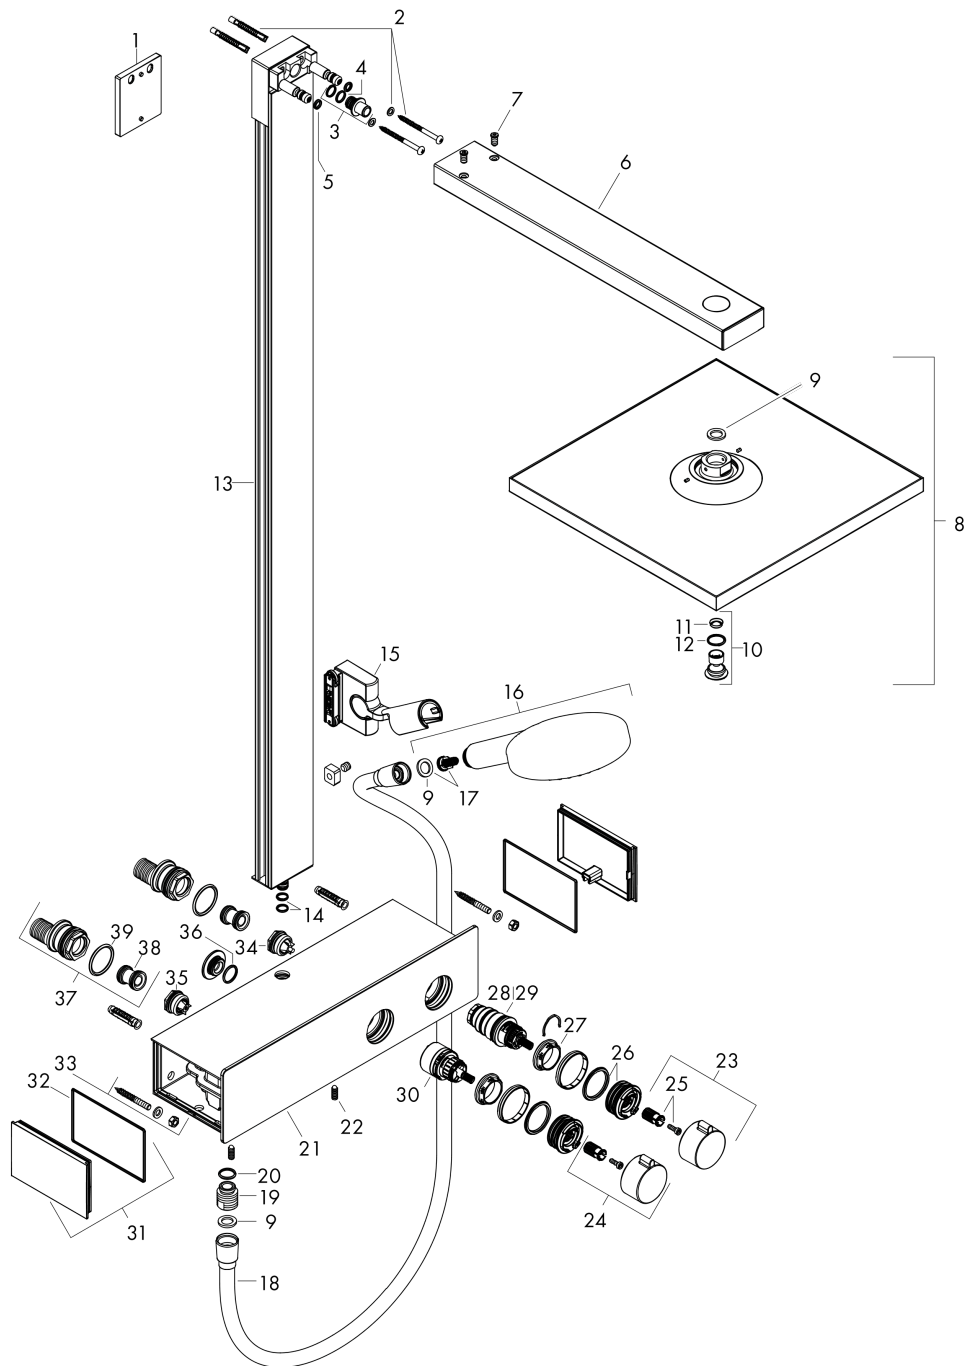

Raindance E
Showerpipe 300 1jet with ShowerTablet 350
Finish: **Chrome** Article Number: **27361000**

Exploded Drawing

Year of production: >10/17

Raindance E
Showerpipe 300 1jet with ShowerTablet 350
Finish: **Chrome** Article Number: **27361000**

Spare part list

Year of production: >10/17

Pos.	Description	Article Number	PC	PU
1	tile-matching-disk 7 mm	93146000	16	1
2	mounting set	96179000	4	1
3	connecting thread	93992000	4	1
4	O-ring 10x1,5	98123000	1	1
5	O-ring 6x2	98458000	1	1
6	shower arm	93221000	18	1
7	screw	93431000	3	1
8	head shower	93230000	21	1
9	seal	98058000	1	1
10	air jet	93127000	8	1
11	filter	93128000	3	1
12	O-ring 15x2	98163000	1	1
13	pipe with cover (950 mm)	93222000	19	1
14	O-ring 9x1,5	98117000	1	1
15	support, assy	93100000	15	1
16	handshower	26530000	98	1
17	filter insert	97708000	2	1
18	shower hose Isiflex'B 1,60 m	28276000	98	1
19	connecting thread	95392000	6	1
20	O-ring 14x2	98129000	1	1
21	Thermostat	94641000	21	1
22	hollow set screw M6x16 including o-ring 29x3	98372000	3	1
23	handle	93227000	11	1
24	handle for shut off unit	93226000	10	1
25	handle fixing set	93228000	3	1
26	safety set	93229000	1	1
27	nut	98913000	6	1
28	thermostat cartridge	98282000	14	1
29	cartridge for exchanged connections	92373000	18	1
30	shut off unit with selector	98283000	12	1
31	cover	93225000	7	1
32	O-ring 76x2,5	98431000	2	1
33	mounting kit	98744000	10	1
34	non return valve with filter	93224000	7	1
35	non return valve (pressure-resistant up to 2 MPa)	93223000	8	1
36	O-ring 16x2	98133000	1	1
37	set of S-unions	95772000	13	1
38	noise reduction	96429000	2	1
39	O-ring 29x3	98371000	2	1